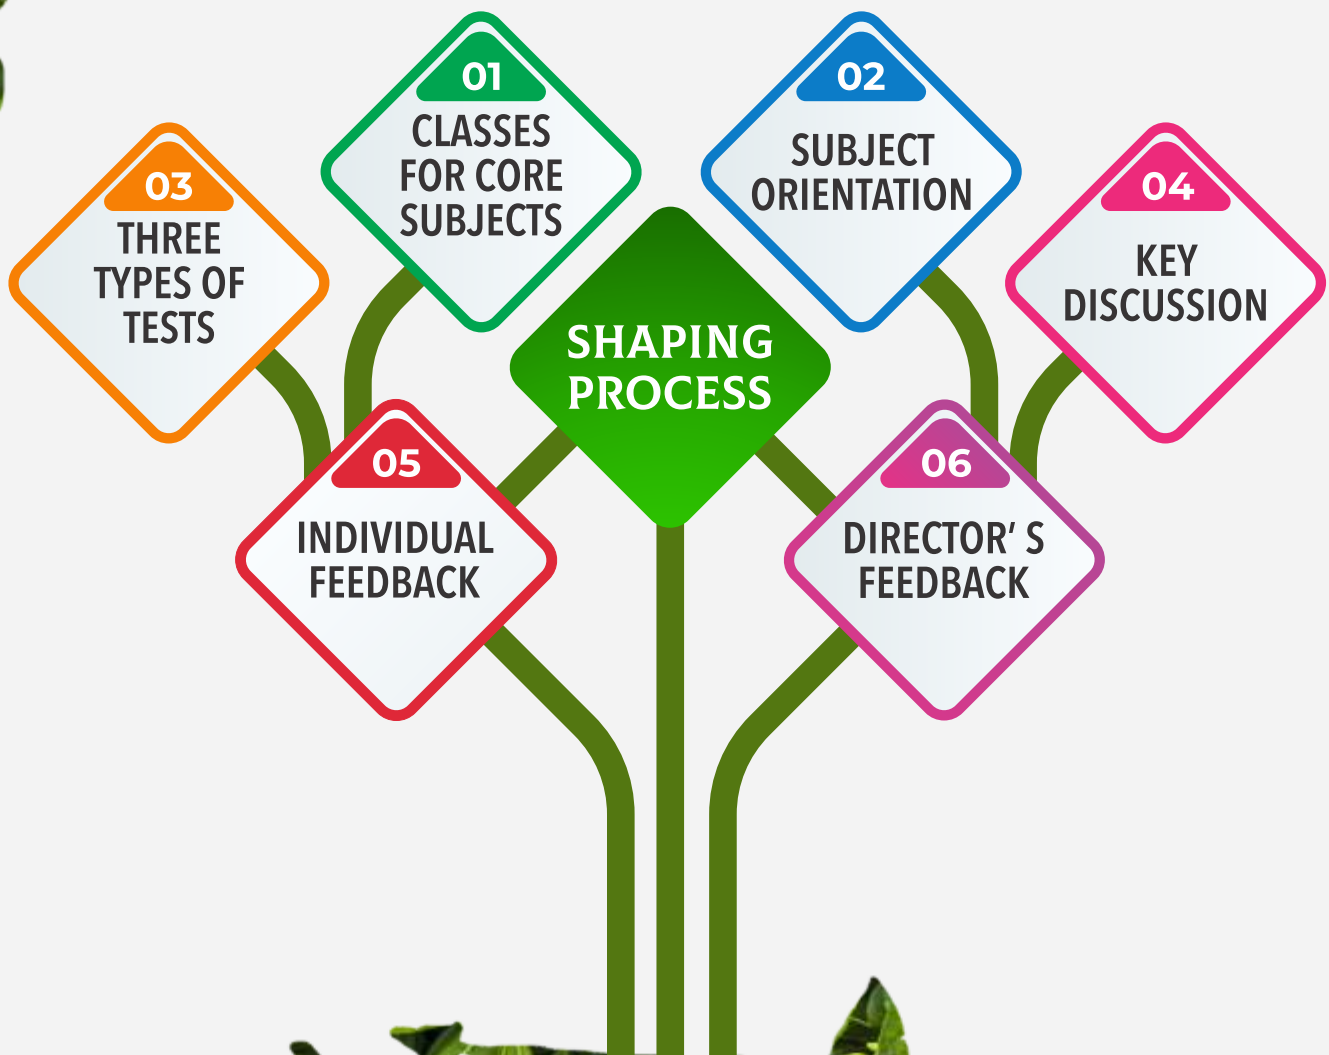

Since -1998

TNPSC EXAMS
24 YEARS OF
EXCELLENCE

ASSISTANT CONSERVATOR OF FORESTS (ACF) PROGRAM

TNPSC GROUP 1-A SERVICES
MAIN PROGRAMME

UNDER THE FACILE GUIDANCE OF
R. SAM RAJESSWARAN, DIRECTOR
APPOLO STUDY CENTRE

TESTS

1. MANDATORY
2. WALK IN
3. MODEL

SHARPENING PROCESS REFERENCE HALL

- ◆ SOURCE IDENTIFICATION
- ◆ MATCHING THE SYLLABUS WITH SOURCE BOOKS
- ◆ IDENTIFYING KEY REFERENCE BOOKS
- ◆ REFERRING TOPPERS PAPERS
- ◆ ACCESS TO MODEL BEST ANSWERS

SKILL ORIENTATION

EVALUATION AND FEEDBACK

- ◆ QUALITY EVALUATION WITH TEAM OF EXPERTS
- ◆ ONE TO ONE FEEDBACK BY THE DIRECTOR

SPECIAL FOCUS ON TAMIL ELIGIBILITY TEST

தமிழ் தகுதித் தேர்விற்கான சிறப்பு வகுப்புகள்